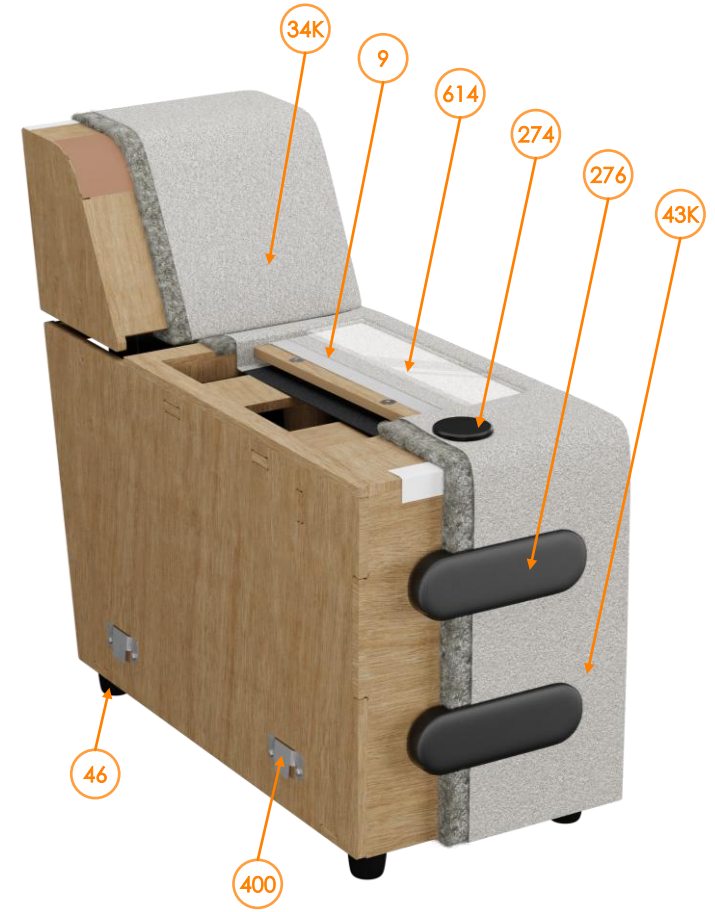

RP's information 6590760

Call out	Part Number	Description	Qty	Material
9	6590757090	CONSOLE ARMREST	1	Fabric
46	31855P1	259 BLK RND LEG W/NSP 1/P	4	Plastic
52	6590757507	ZIPPERED BLACKTBOTTOM	1	Fabric
148	30383RP	POWER SUPPLY KIT W/DC CBL-1ST	1	Plastic, Metal
149	76796RP	KD BRACKET AND CLIP ASSEMBLY	2	Metal
216	30028RP	LEFT HAND FACING OFFSET KD BRACKET	1	Metal
217	30029RP	RIGHT HAND FACING OFFSET KD BRACKET	1	Metal
274	32038RP	AUDIO TOUCH CONTROL USB	1	Plastic, Metal
275	31835RP	AUDIO CONSOLE SPEAKER	2	Plastic, Metal
276	31843RP	AUDIO SPEAKER GRILL	2	Plastic
400	74843RP	FURNITURE CONNECTOR	4	Metal
419	74018RP	HDWE 1/4-20X.75 WSHRHD5/16	4	Metal
425	30030RP	1/4-20X30 UNC BLK FLTHEAD BOLT	2	Metal
426	77075RP	1-4-20X3/4 HX HD ZINC PRECT80	4	Metal
433	72272RP	HDWE 8 X 1 FH SQ PBS BLK	8	Metal
499	73507RP	BOLT 1/4-20X3/4 INCH	8	Metal
547	8001RP	4 X 3/4 FH PHL TAP BLK	4	Metal
614	32338RP	PLEXIGLASS TOP 14X18	1	Glass
653	31865RP	POWER MOTION TESTER CABLE	1	Plastic, Metal
654	32051RP	POWER MOTION TESTER LIGHT	1	Plastic, Metal

RPs' information 6590760

Call out	Part Number	Description	Qty	Material
34K	6590757351KD	CONSOLE BACK KD	1	Fabric
43K	6590757021KD	CONSOLE ARM KD	1	Fabric

659 Configuration 1
 Space Between Units = 3/4" for Connecting Brackets
 Unit is 3" Away From Wall

****All Measurements are Approximations****

659 Configuration 2
Space Between Units = 3/4" for Connecting Brackets
Unit is 3" Away From Wall

****All Measurements are Approximations****

659 Configuration 3
Space Between Units = 3/4" for Connecting Brackets
Unit is 3" Away From Wall

****All Measurements are Approximations****

659 Configuration 4
Space Between Units = 3/4" for Connecting Brackets
Unit is 3" Away From Wall

****All Measurements are Approximations****