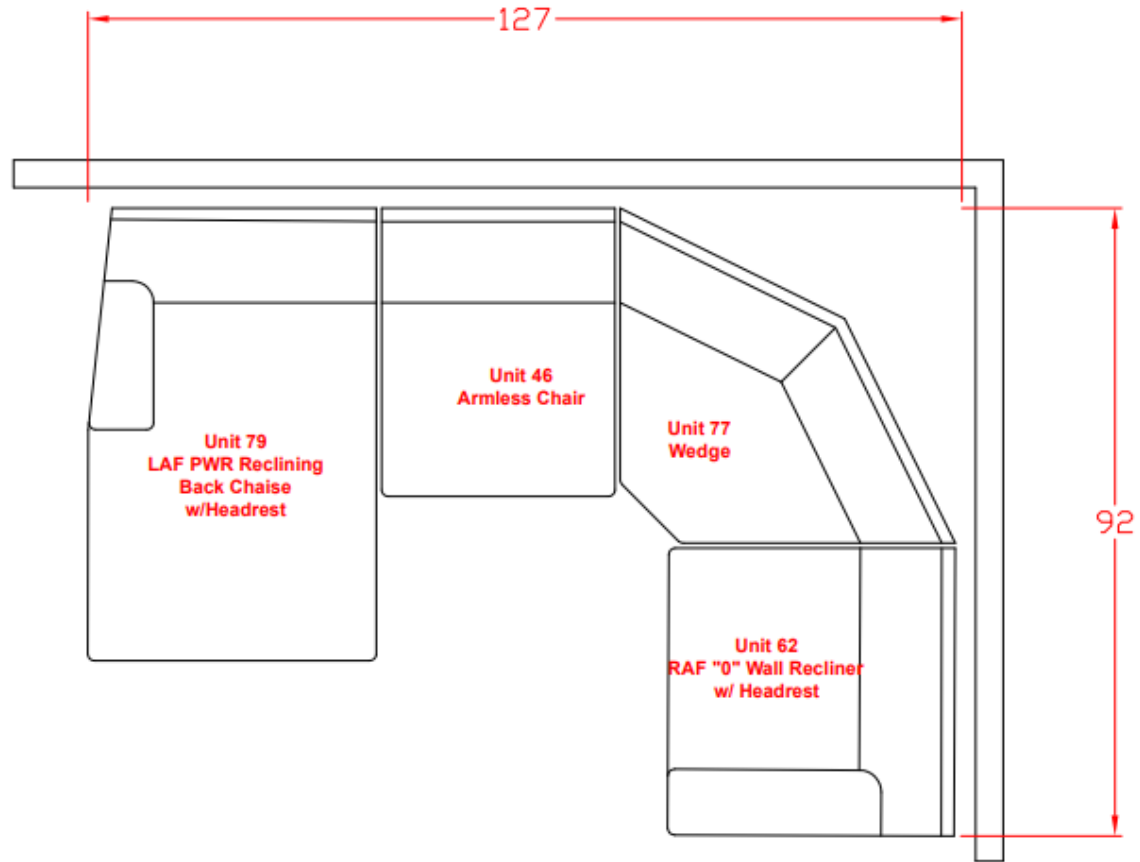

RPs' information 6590760

Call out	Part Number	Description	Qty	Material
34K	6590757351KD	CONSOLE BACK KD	1	Fabric
43K	6590757021KD	CONSOLE ARM KD	1	Fabric

659 Configuration 1
 Space Between Units = 3/4" for Connecting Brackets
 Unit is 3" Away From Wall

****All Measurements are Approximations****

659 Configuration 2
Space Between Units = 3/4" for Connecting Brackets
Unit is 3" Away From Wall

****All Measurements are Approximations****

659 Configuration 3
Space Between Units = 3/4" for Connecting Brackets
Unit is 3" Away From Wall

****All Measurements are Approximations****

659 Configuration 4
Space Between Units = 3/4" for Connecting Brackets
Unit is 3" Away From Wall

****All Measurements are Approximations****