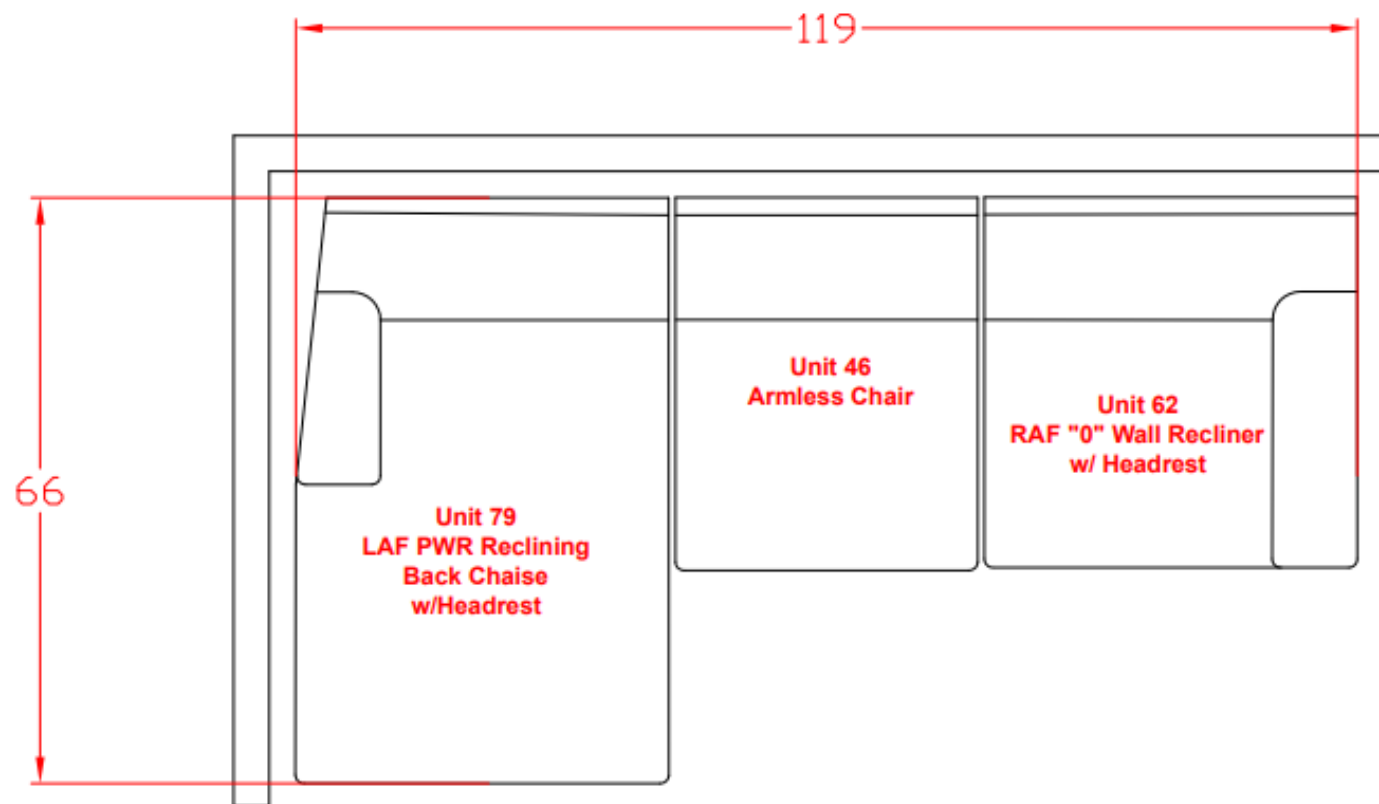

RPs' information 6590760

Call out	Part Number	Description	Qty	Material
34K	6590757351KD	CONSOLE BACK KD	1	Fabric
43K	6590757021KD	CONSOLE ARM KD	1	Fabric

659 Configuration 1
 Space Between Units = 3/4" for Connecting Brackets
 Unit is 3" Away From Wall

****All Measurements are Approximations****

659 Configuration 2
Space Between Units = 3/4" for Connecting Brackets
Unit is 3" Away From Wall

****All Measurements are Approximations****

659 Configuration 3
Space Between Units = 3/4" for Connecting Brackets
Unit is 3" Away From Wall

****All Measurements are Approximations****

659 Configuration 4
Space Between Units = 3/4" for Connecting Brackets
Unit is 3" Away From Wall

****All Measurements are Approximations****