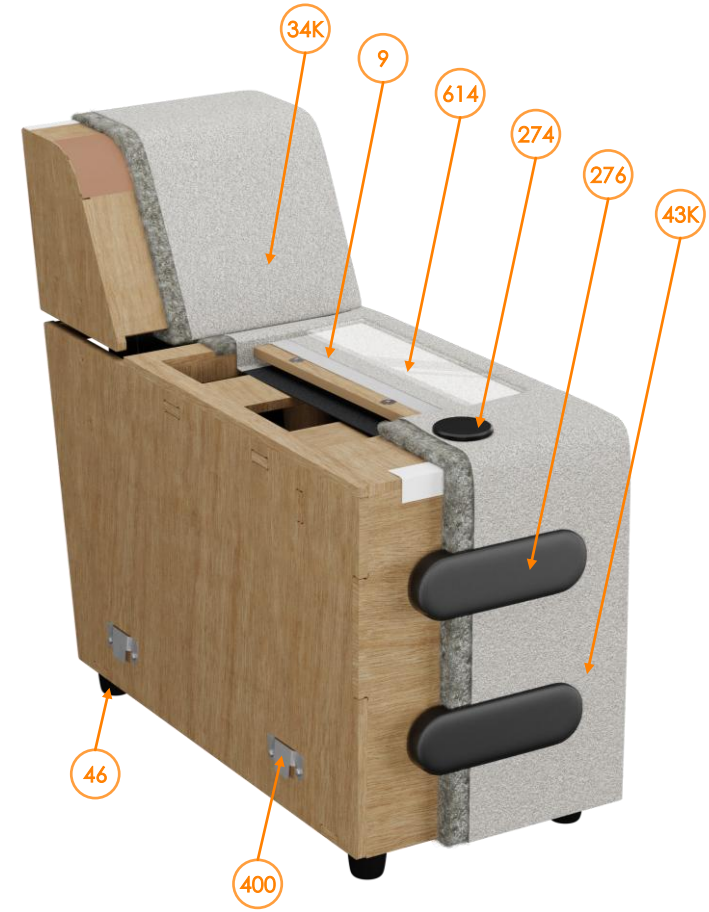

RP's information 6590760

Call out	Part Number	Description	Qty	Material
9	6590757090	CONSOLE ARMREST	1	Fabric
46	31855P1	259 BLK RND LEG W/NSP 1/P	4	Plastic
52	6590757507	ZIPPERED BLACKTBOTTOM	1	Fabric
148	30383RP	POWER SUPPLY KIT W/DC CBL-1ST	1	Plastic, Metal
149	76796RP	KD BRACKET AND CLIP ASSEMBLY	2	Metal
216	30028RP	LEFT HAND FACING OFFSET KD BRACKET	1	Metal
217	30029RP	RIGHT HAND FACING OFFSET KD BRACKET	1	Metal
274	32038RP	AUDIO TOUCH CONTROL USB	1	Plastic, Metal
275	31835RP	AUDIO CONSOLE SPEAKER	2	Plastic, Metal
276	31843RP	AUDIO SPEAKER GRILL	2	Plastic
400	74843RP	FURNITURE CONNECTOR	4	Metal
419	74018RP	HDWE 1/4-20X.75 WSHRHD5/16	4	Metal
425	30030RP	1/4-20X30 UNC BLK FLTHEAD BOLT	2	Metal
426	77075RP	1-4-20X3/4 HX HD ZINC PRECT80	4	Metal
433	72272RP	HDWE 8 X 1 FH SQ PBS BLK	8	Metal
499	73507RP	BOLT 1/4-20X3/4 INCH	8	Metal
547	8001RP	4 X 3/4 FH PHL TAP BLK	4	Metal
614	32338RP	PLEXIGLASS TOP 14X18	1	Glass
653	31865RP	POWER MOTION TESTER CABLE	1	Plastic, Metal
654	32051RP	POWER MOTION TESTER LIGHT	1	Plastic, Metal

RPs' information 6590760

Call out	Part Number	Description	Qty	Material
34K	6590757351KD	CONSOLE BACK KD	1	Fabric
43K	6590757021KD	CONSOLE ARM KD	1	Fabric

659 Configuration 1
 Space Between Units = 3/4" for Connecting Brackets
 Unit is 3" Away From Wall

****All Measurements are Approximations****

659 Configuration 2
Space Between Units = 3/4" for Connecting Brackets
Unit is 3" Away From Wall

****All Measurements are Approximations****

659 Configuration 3
Space Between Units = 3/4" for Connecting Brackets
Unit is 3" Away From Wall

****All Measurements are Approximations****

659 Configuration 4
Space Between Units = 3/4" for Connecting Brackets
Unit is 3" Away From Wall

****All Measurements are Approximations****