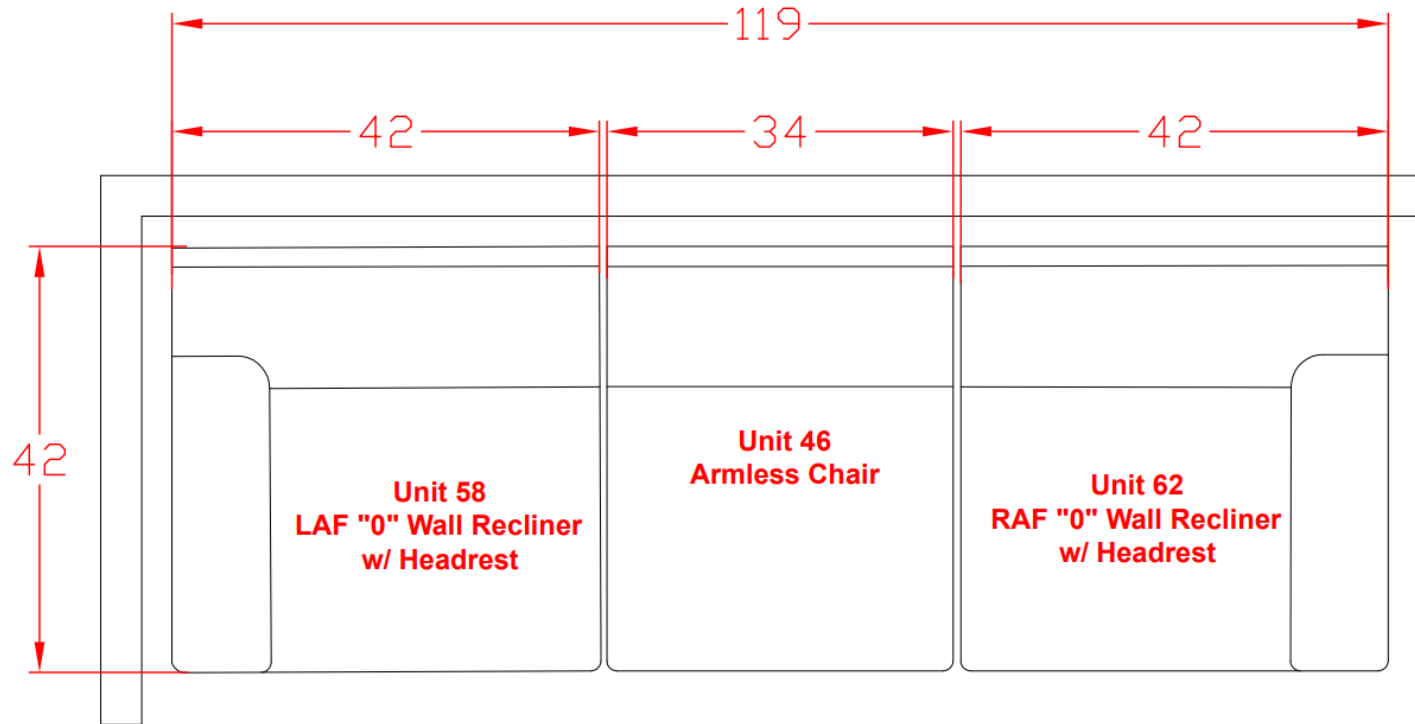

RPs' information 6590760

Call out	Part Number	Description	Qty	Material
34K	6590757351KD	CONSOLE BACK KD	1	Fabric
43K	6590757021KD	CONSOLE ARM KD	1	Fabric

659 Configuration 1
 Space Between Units = 3/4" for Connecting Brackets
 Unit is 3" Away From Wall

****All Measurements are Approximations****

659 Configuration 2
Space Between Units = 3/4" for Connecting Brackets
Unit is 3" Away From Wall

****All Measurements are Approximations****

659 Configuration 3
Space Between Units = 3/4" for Connecting Brackets
Unit is 3" Away From Wall

****All Measurements are Approximations****

659 Configuration 4
Space Between Units = 3/4" for Connecting Brackets
Unit is 3" Away From Wall

****All Measurements are Approximations****