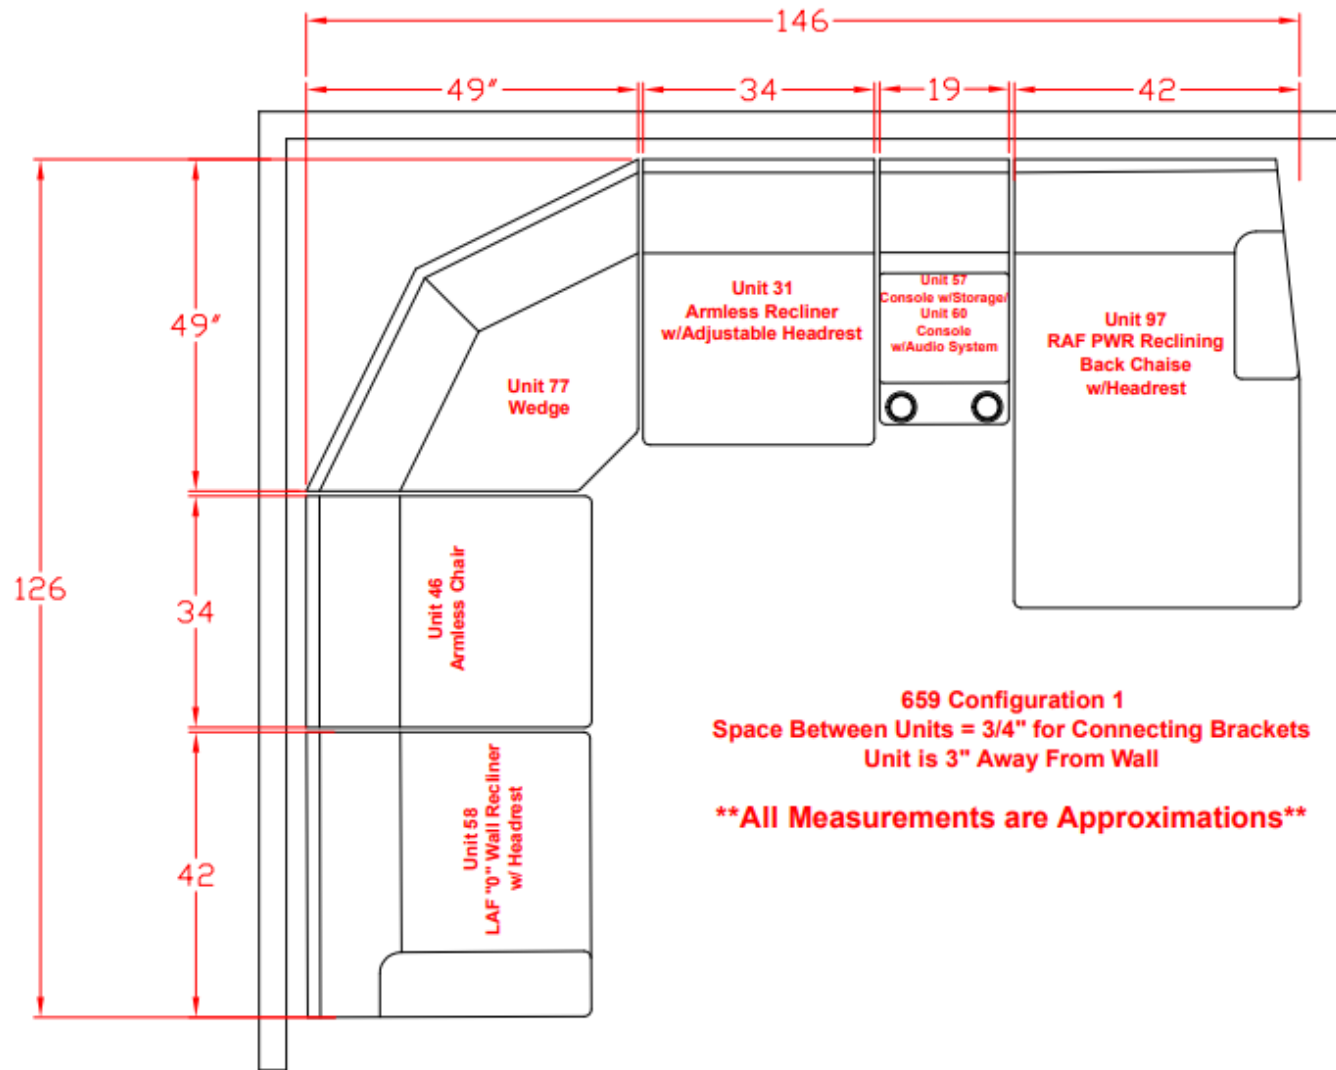

RP's information 6590760

Call out	Part Number	Description	Qty	Material
9	6590757090	CONSOLE ARMREST	1	Fabric
46	31855P1	259 BLK RND LEG W/NSP 1/P	4	Plastic
52	6590757507	ZIPPERED BLACKTBOTTOM	1	Fabric
148	30383RP	POWER SUPPLY KIT W/DC CBL-1ST	1	Plastic, Metal
149	76796RP	KD BRACKET AND CLIP ASSEMBLY	2	Metal
216	30028RP	LEFT HAND FACING OFFSET KD BRACKET	1	Metal
217	30029RP	RIGHT HAND FACING OFFSET KD BRACKET	1	Metal
274	32038RP	AUDIO TOUCH CONTROL USB	1	Plastic, Metal
275	31835RP	AUDIO CONSOLE SPEAKER	2	Plastic, Metal
276	31843RP	AUDIO SPEAKER GRILL	2	Plastic
400	74843RP	FURNITURE CONNECTOR	4	Metal
419	74018RP	HDWE 1/4-20X.75 WSHRHD5/16	4	Metal
425	30030RP	1/4-20X30 UNC BLK FLTHEAD BOLT	2	Metal
426	77075RP	1-4-20X3/4 HX HD ZINC PRECT80	4	Metal
433	72272RP	HDWE 8 X 1 FH SQ PBS BLK	8	Metal
499	73507RP	BOLT 1/4-20X3/4 INCH	8	Metal
547	8001RP	4 X 3/4 FH PHL TAP BLK	4	Metal
614	32338RP	PLEXIGLASS TOP 14X18	1	Glass
653	31865RP	POWER MOTION TESTER CABLE	1	Plastic, Metal
654	32051RP	POWER MOTION TESTER LIGHT	1	Plastic, Metal

RPs' information 6590760

Call out	Part Number	Description	Qty	Material
34K	6590757351KD	CONSOLE BACK KD	1	Fabric
43K	6590757021KD	CONSOLE ARM KD	1	Fabric

659 Configuration 1
 Space Between Units = 3/4" for Connecting Brackets
 Unit is 3" Away From Wall

****All Measurements are Approximations****

659 Configuration 2
Space Between Units = 3/4" for Connecting Brackets
Unit is 3" Away From Wall

****All Measurements are Approximations****

659 Configuration 3
Space Between Units = 3/4" for Connecting Brackets
Unit is 3" Away From Wall

****All Measurements are Approximations****

659 Configuration 4
Space Between Units = 3/4" for Connecting Brackets
Unit is 3" Away From Wall

****All Measurements are Approximations****